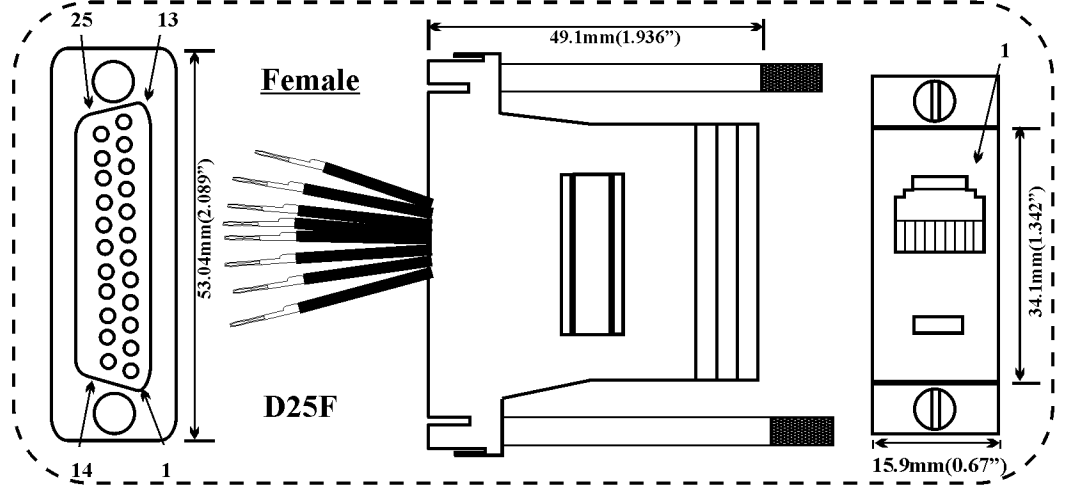

Color Codes	
8 wire	6 wire
1. Blue	1. White
2. Orange	2. Black
3. Black	3. Red
4. Red	4. Green
5. Green	5. Yellow
6. Yellow	6. Blue
7. Brown	
8. Grey	

**Notes:**

- Materials: Shell- ABS Plastic (UL94V-0)
- Color- IBM Ash
- Connector(1)- D25, tin plated steel
- Contact- Phosphor Bronze
- Plating- Gold over Nickel
- Connector(2)- RJ Jack (8pos or 6pos)
- Contact- Phosphor Bronze
- Plating- Gold over Nickel
- Wire- 26awg

\*Also Available in Black, Blue, Green, Red, Yellow, White & Metalized Plastic

Do not Scale Drawings

Description:		<b>Modular Adapter, Dsub25 to RJ 45</b>	
Approvals	Date	<b>Phyco</b> 1740-A Junction Ave. San Jose, CA 95112  Drawing# <b>2001-Y(X)</b>  (Y = size of jack, X= (M)ale / (F)emale d-sub)	
Drawn MAC	06/15 1998		
Checked			
Issued			